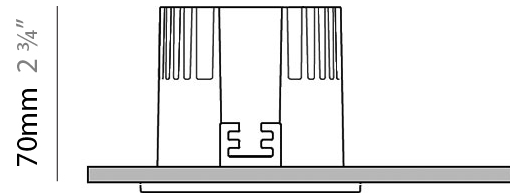

GENERAL

Series: Dixit
Subseries: Dixit RA8
Brand: Ivela
Division: Architectural
Mounting Type: Recessed
Mounting Location: Ceiling
Subcategory: Downlight

PHYSICAL

Shape: Square
Length (mm): 80
Length (in): 3 1/8"
Width (mm): 80
Width (in): 3 1/8"
Height (mm): 70
Height (in): 2 3/4"
Min. Recessing Depth (mm): 110
Min. Recessing Depth (in): 4 3/16"
Light Distribution: Direct
Weight (kg): 0.4
Weight (lbs): 0.88
Diffuser: Clear Polycarbonate
Fixture Finish: MWH
Fixture Material: Aluminum Die Cast
Cut-out Measurements: 70mm / 2 3/4"

ELECTRICAL

Lamp Type: LED
Total Output Wattage (W): 9 / 12
Dimming: Tri-Mode (Non-Dimming and Phase Dimming (120Vac only) and 0-10V Dimming)
Driver Included: No
Driver Location: Recessed Housing
Driver Type: Constant Current - Universal
Driver Class: Class 2
Input Voltage (V): 120 - 277
Constant Current (MA): 250 / 350

LED

Number of LEDs: 1
Color Temperature (°K): 2700 / 3000
Max. Delivered Lumen (lm): 1096 / 1447
CRI: >80 CRI
Efficiency (%): 87.7
Lamp Life (hrs): 50000
Upon Request: 3500K upon request

OPTICAL

Optic°: 26
Adjustability: Fixed
Upon Request: Optic 45° (mirror-metallized) / 65° (white)

RATINGS AND CERTIFICATIONS

Certified By: Certified for North American Standards
IP rating: IP44
IK Rating: IK08
Glare Rating: ≤ 19